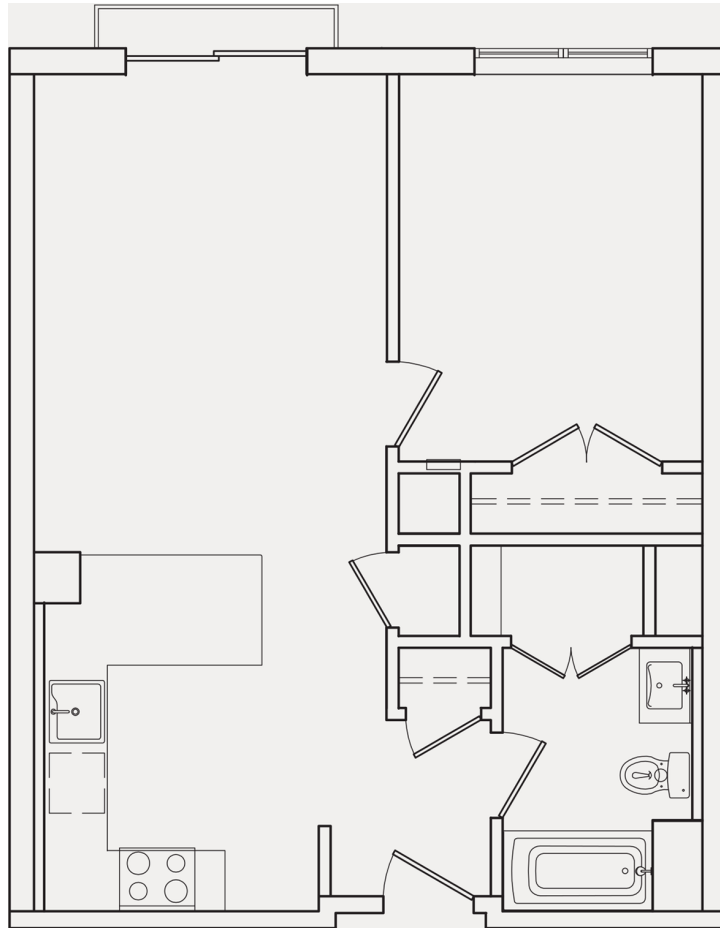

A

1 BED / 1 BATH

615

SQ. FT.

90 Ocean Avenue | Revere, MA 02151

90orevere.com

Floor plans are artist's rendering. All dimensions are approximate. Actual product and specifications may vary in dimension or detail. Not all features are available in every apartment. Prices and availability are subject to change. Please see a representative for details.