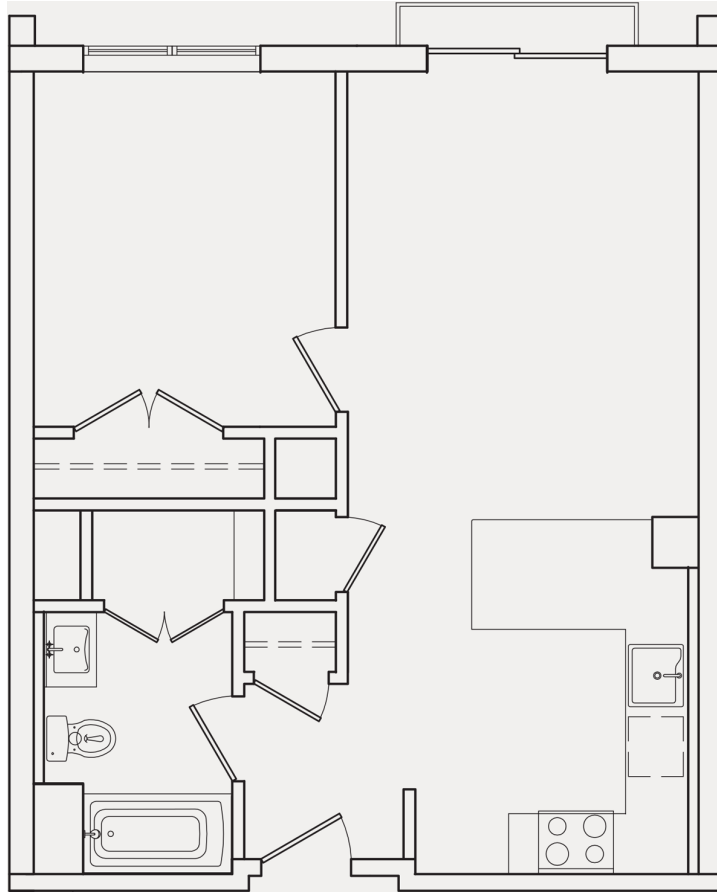

A2

1 BED / 1 BATH

593

SQ. FT.

	90 Ocean Avenue Revere, MA 02151
	90orevere.com

Floor plans are artist's rendering. All dimensions are approximate. Actual product and specifications may vary in dimension or detail. Not all features are available in every apartment. Prices and availability are subject to change. Please see a representative for details.