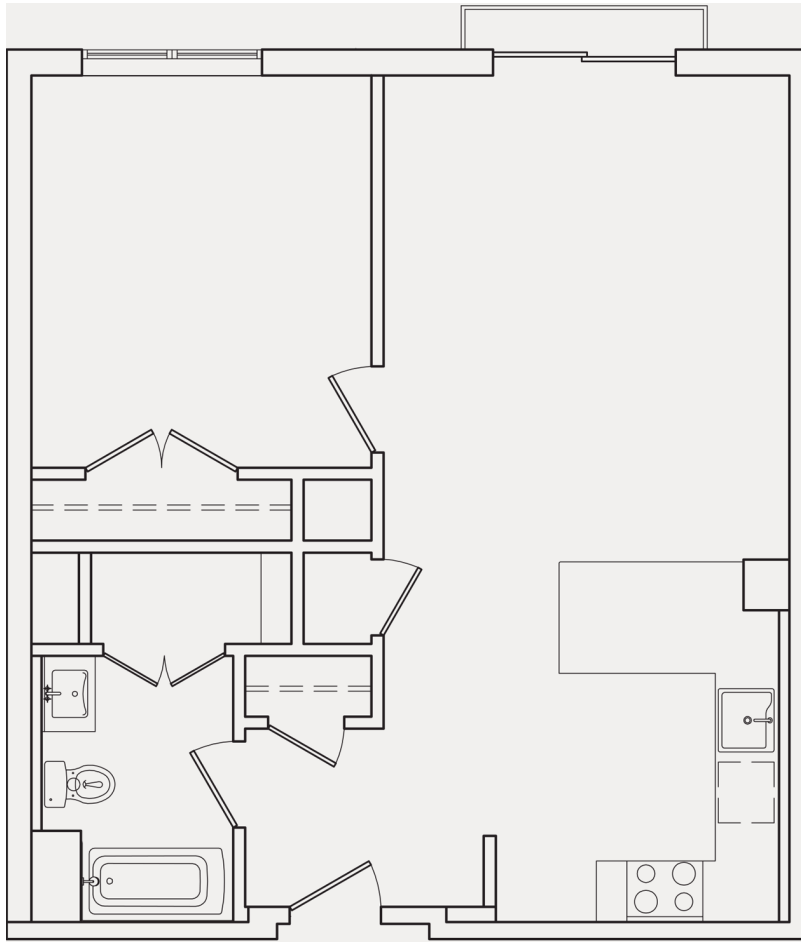

# A3

1 BED / 1 BATH

# 690

SQ. FT.

90 Ocean Avenue | Revere, MA 02151

[90orevere.com](http://90orevere.com)

*Floor plans are artist's rendering. All dimensions are approximate. Actual product and specifications may vary in dimension or detail. Not all features are available in every apartment. Prices and availability are subject to change. Please see a representative for details.*