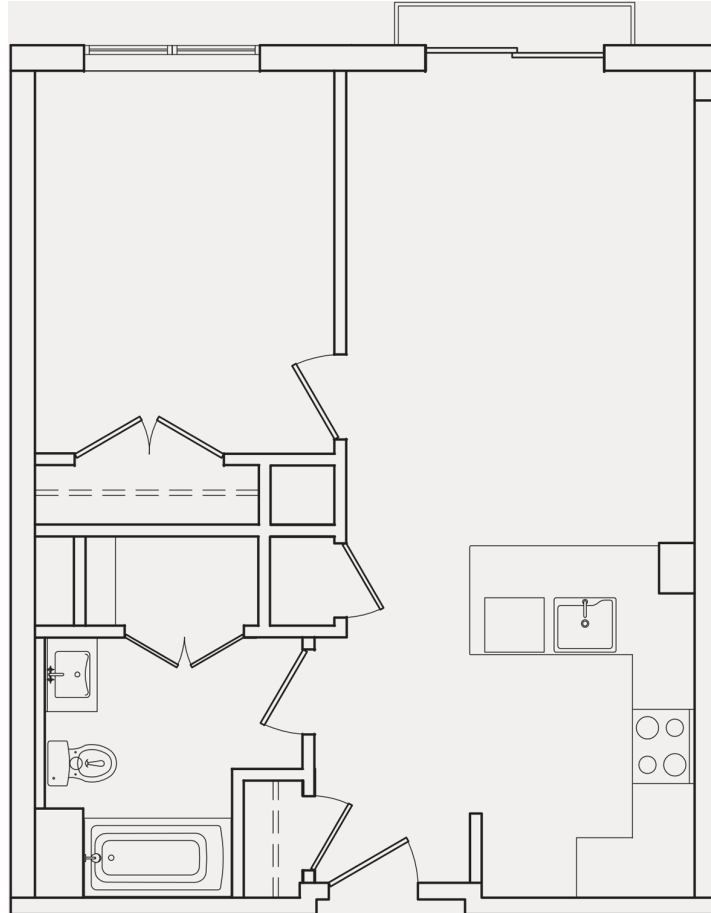

A4

1 BED / 1 BATH

615

SQ. FT.

	90 Ocean Avenue Revere, MA 02151
	90orevere.com

Floor plans are artist's rendering. All dimensions are approximate. Actual product and specifications may vary in dimension or detail. Not all features are available in every apartment. Prices and availability are subject to change. Please see a representative for details.