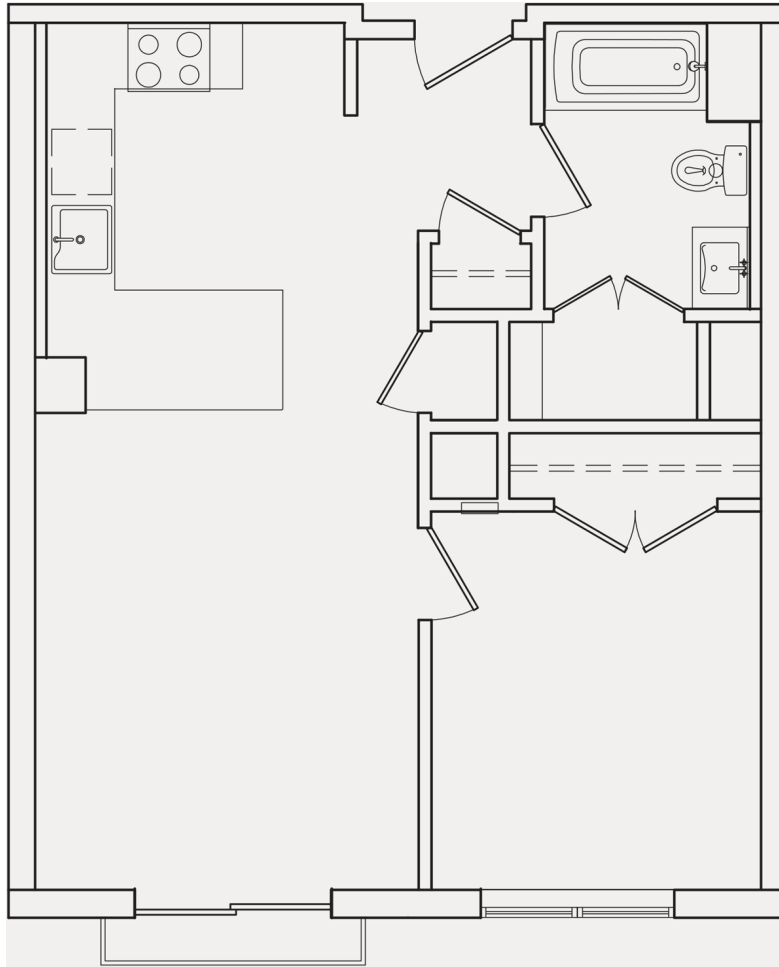

# A5

1 BED / 1 BATH

# 585

SQ. FT.

90 Ocean Avenue | Revere, MA 02151

[90orevere.com](http://90orevere.com)

*Floor plans are artist's rendering. All dimensions are approximate. Actual product and specifications may vary in dimension or detail. Not all features are available in every apartment. Prices and availability are subject to change. Please see a representative for details.*