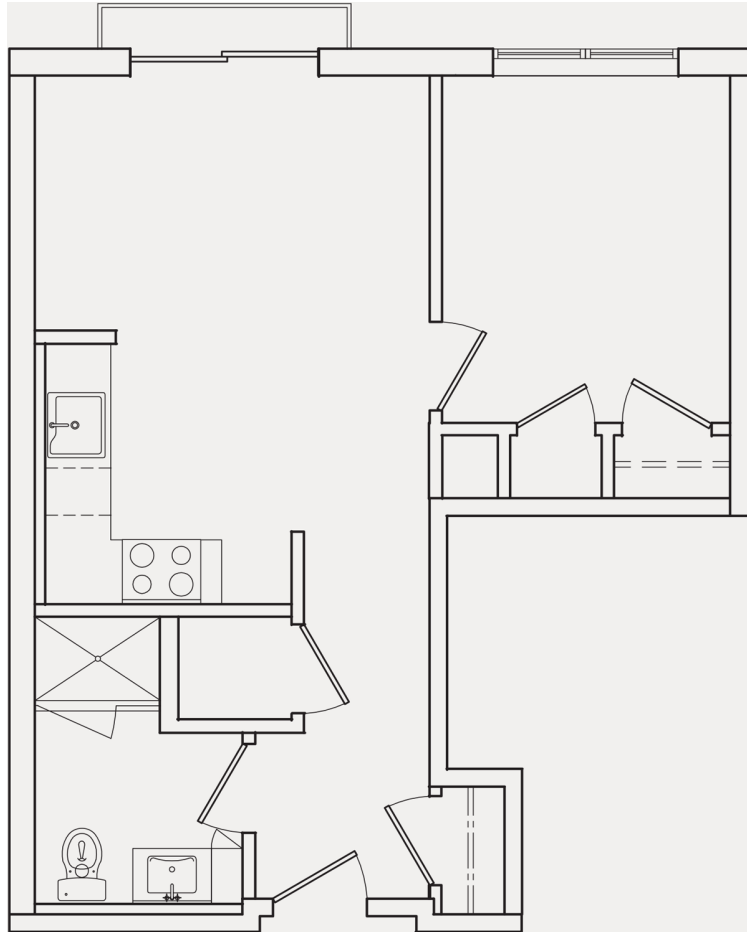

# A6

1 BED / 1 BATH

# 471

SQ. FT.

	90 Ocean Avenue   Revere, MA 02151
	90orevere.com

*Floor plans are artist's rendering. All dimensions are approximate. Actual product and specifications may vary in dimension or detail. Not all features are available in every apartment. Prices and availability are subject to change. Please see a representative for details.*