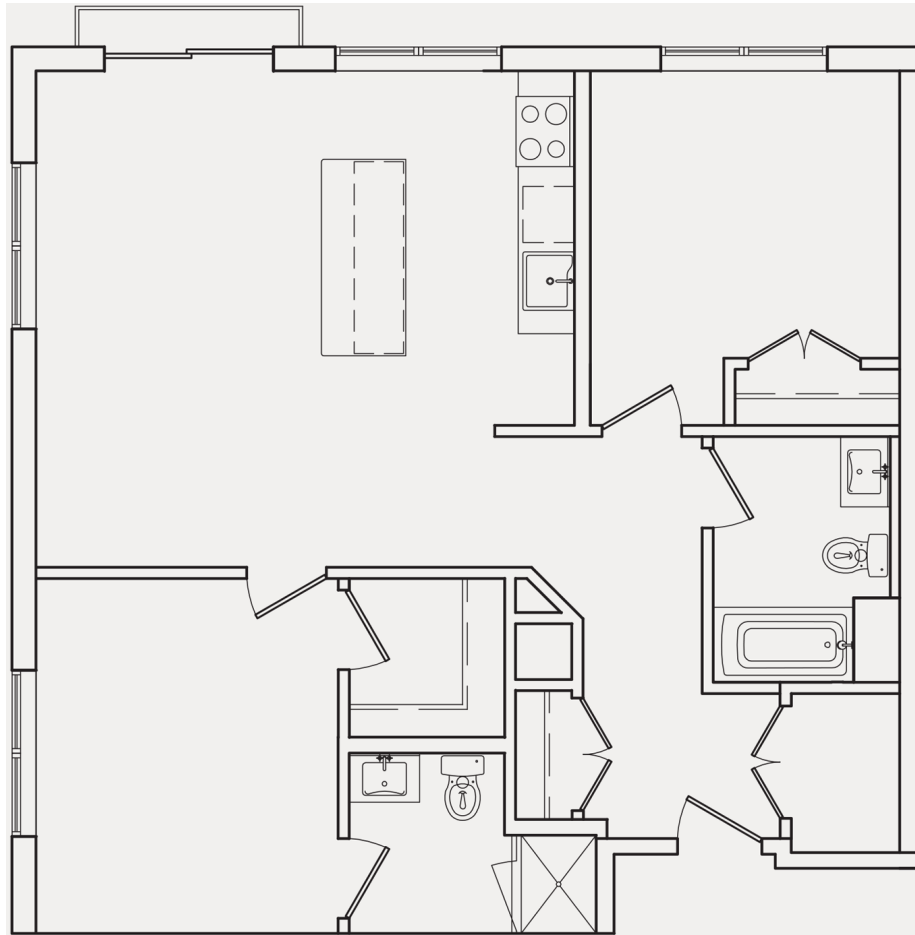

B

2 BED / 2 BATH

918

SQ. FT.

90 Ocean Avenue | Revere, MA 02151

90orevere.com

Floor plans are artist's rendering. All dimensions are approximate. Actual product and specifications may vary in dimension or detail. Not all features are available in every apartment. Prices and availability are subject to change. Please see a representative for details.