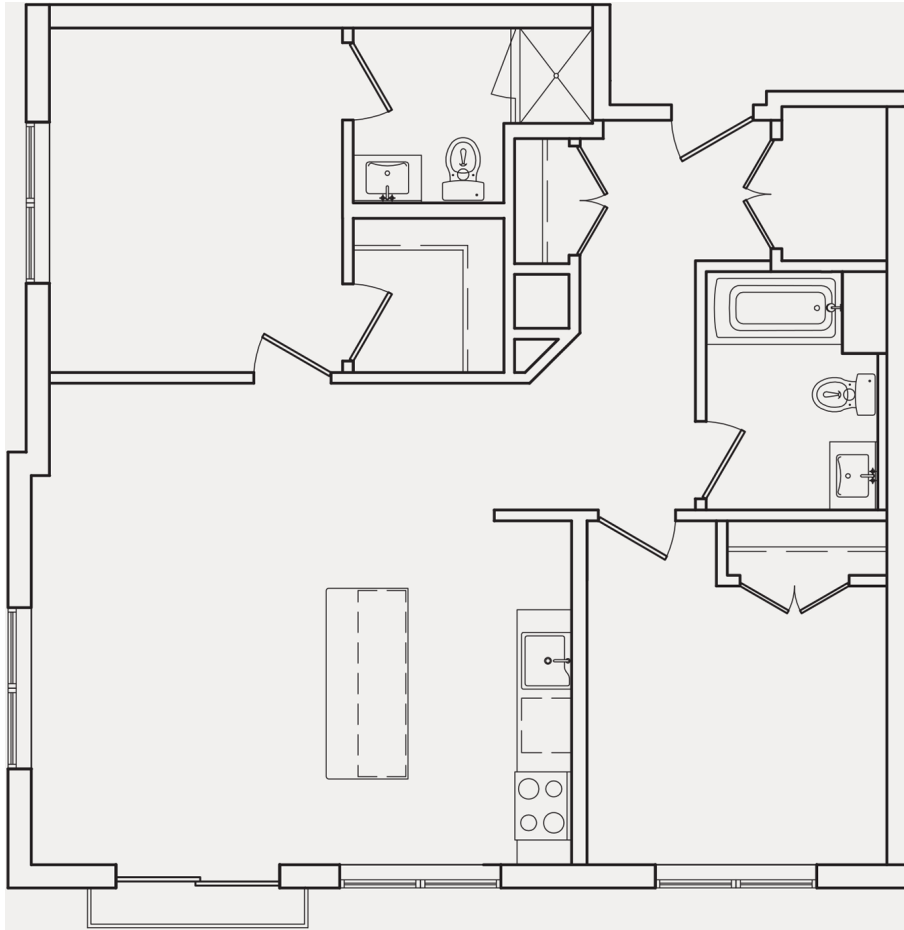

# B2

2 BED / 2 BATH

# 927

SQ. FT.

90 Ocean Avenue | Revere, MA 02151

90orevere.com

*Floor plans are artist's rendering. All dimensions are approximate. Actual product and specifications may vary in dimension or detail. Not all features are available in every apartment. Prices and availability are subject to change. Please see a representative for details.*