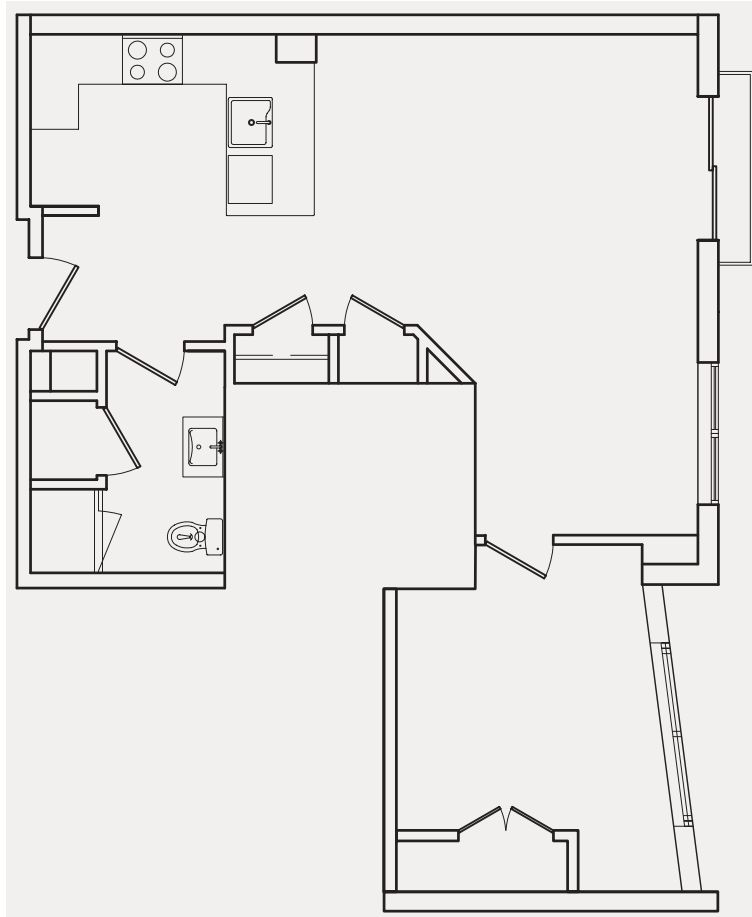

D

1 BED / 1 BATH

683

SQ. FT.

90 Ocean Avenue | Revere, MA 02151

ninety-o.com

Floor plans are artist's rendering. All dimensions are approximate. Actual product and specifications may vary in dimension or detail. Not all features are available in every apartment. Prices and availability are subject to change. Please see a representative for details.