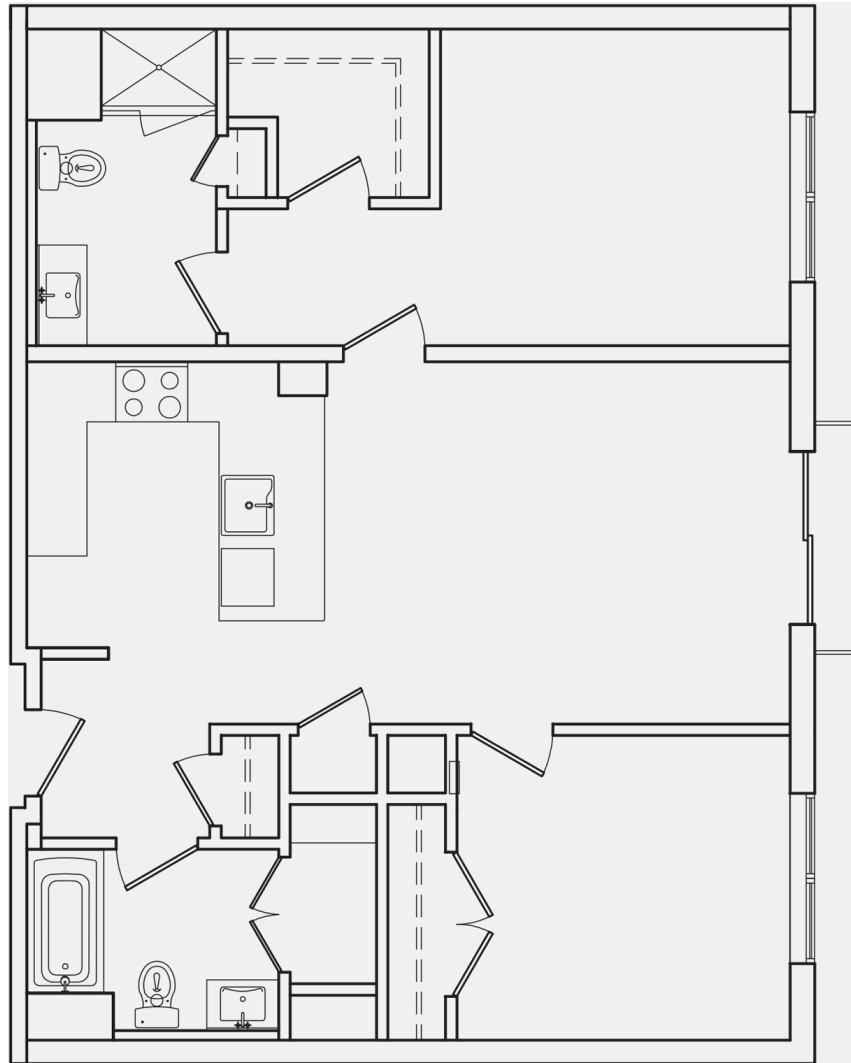

E

2 BED / 2 BATH

931
SQ. FT.

90 Ocean Avenue | Revere, MA 02151

90orevere.com

Floor plans are artist's rendering. All dimensions are approximate. Actual product and specifications may vary in dimension or detail. Not all features are available in every apartment. Prices and availability are subject to change. Please see a representative for details.