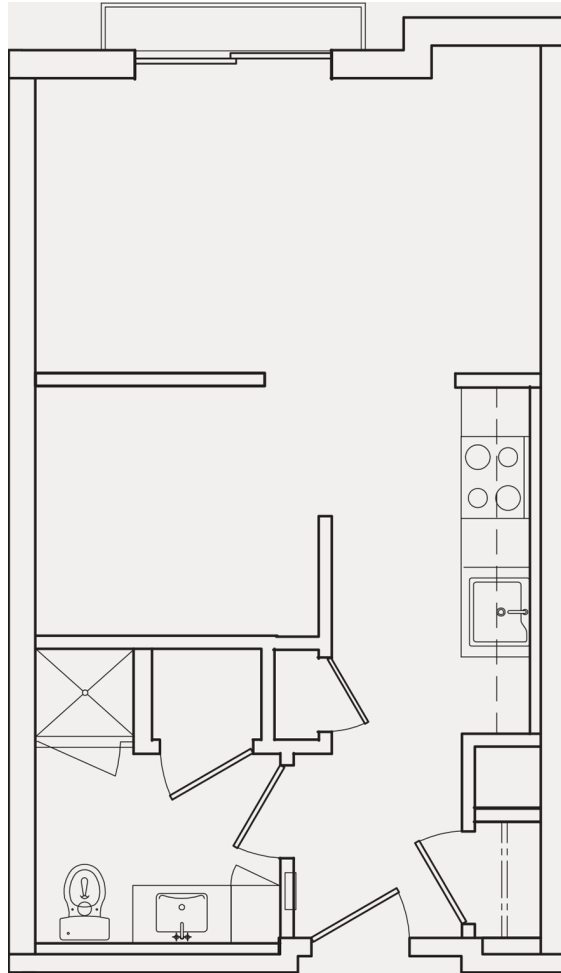

# F

STUDIO / 1 BATH

# 415

SQ. FT.

90 Ocean Avenue | Revere, MA 02151

90orevere.com

*Floor plans are artist's rendering. All dimensions are approximate. Actual product and specifications may vary in dimension or detail. Not all features are available in every apartment. Prices and availability are subject to change. Please see a representative for details.*