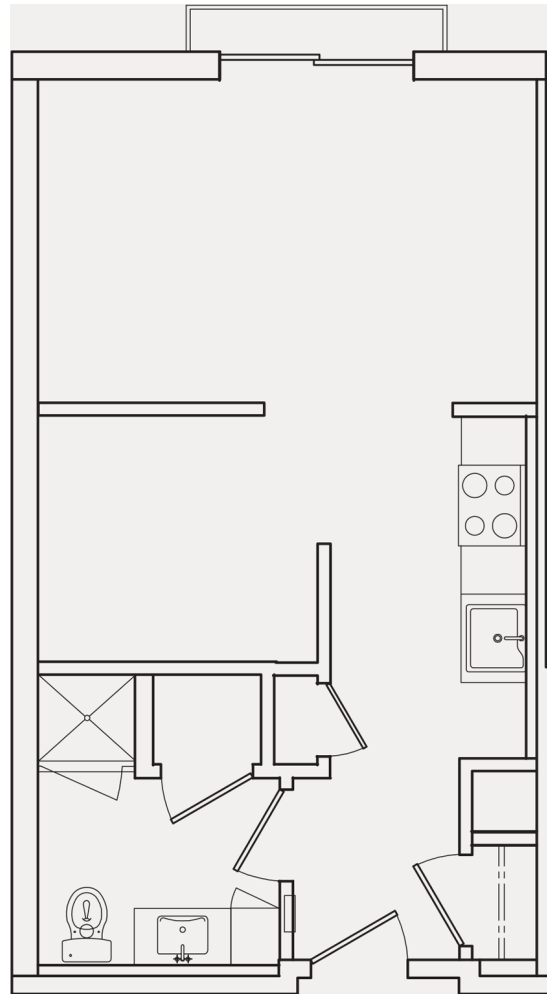

F1

STUDIO / 1 BATH

427

SQ. FT.

90 Ocean Avenue | Revere, MA 02151

90orevere.com

Floor plans are artist's rendering. All dimensions are approximate. Actual product and specifications may vary in dimension or detail. Not all features are available in every apartment. Prices and availability are subject to change. Please see a representative for details.