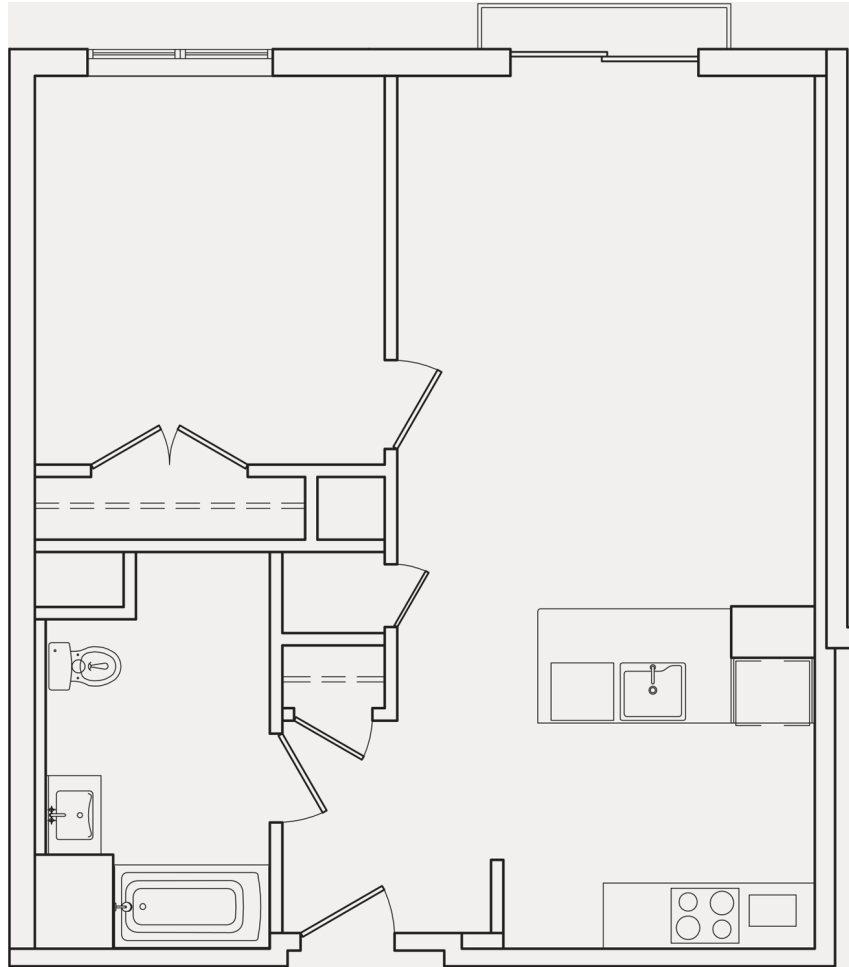

G

1 BED / 1 BATH

690

SQ. FT.

90 Ocean Avenue | Revere, MA 02151

90orevere.com

Floor plans are artist's rendering. All dimensions are approximate. Actual product and specifications may vary in dimension or detail. Not all features are available in every apartment. Prices and availability are subject to change. Please see a representative for details.