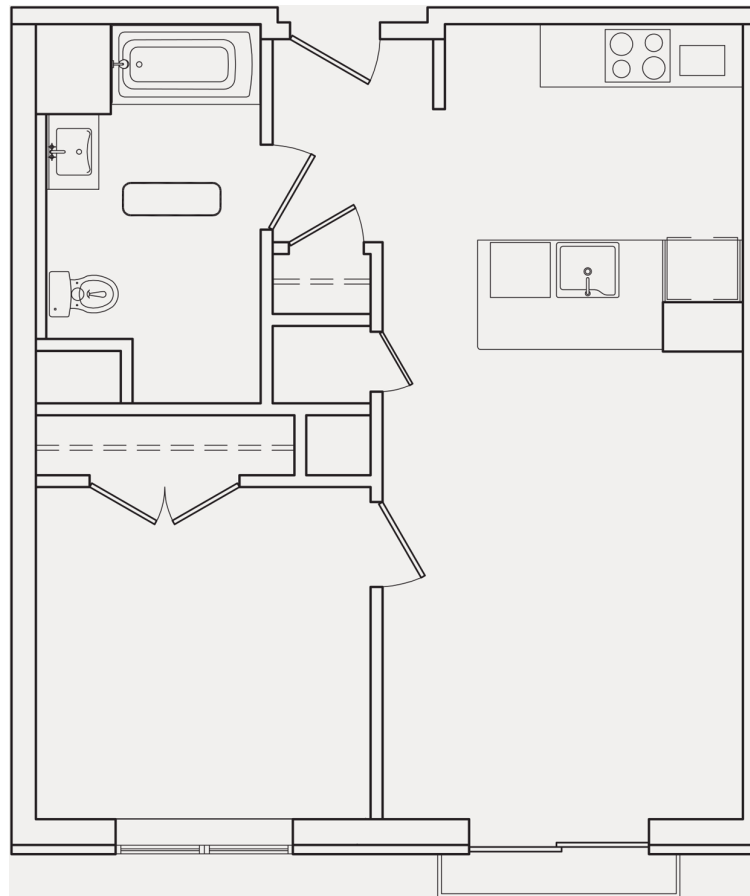

H

1 BED / 1 BATH

623

SQ. FT.

	90 Ocean Avenue Revere, MA 02151
	90orevere.com

Floor plans are artist's rendering. All dimensions are approximate. Actual product and specifications may vary in dimension or detail. Not all features are available in every apartment. Prices and availability are subject to change. Please see a representative for details.