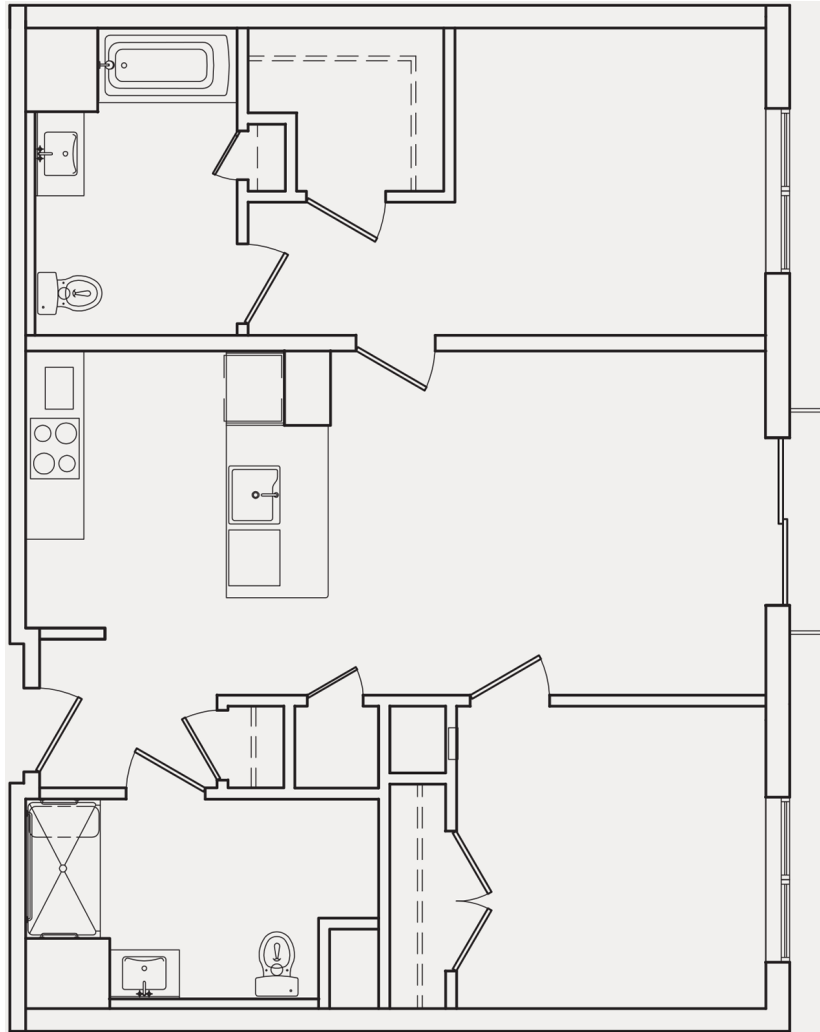

# I

2 BED / 2 BATH

928  
SQ. FT.

	90 Ocean Avenue   Revere, MA 02151
	90orevere.com

*Floor plans are artist's rendering. All dimensions are approximate. Actual product and specifications may vary in dimension or detail. Not all features are available in every apartment. Prices and availability are subject to change. Please see a representative for details.*